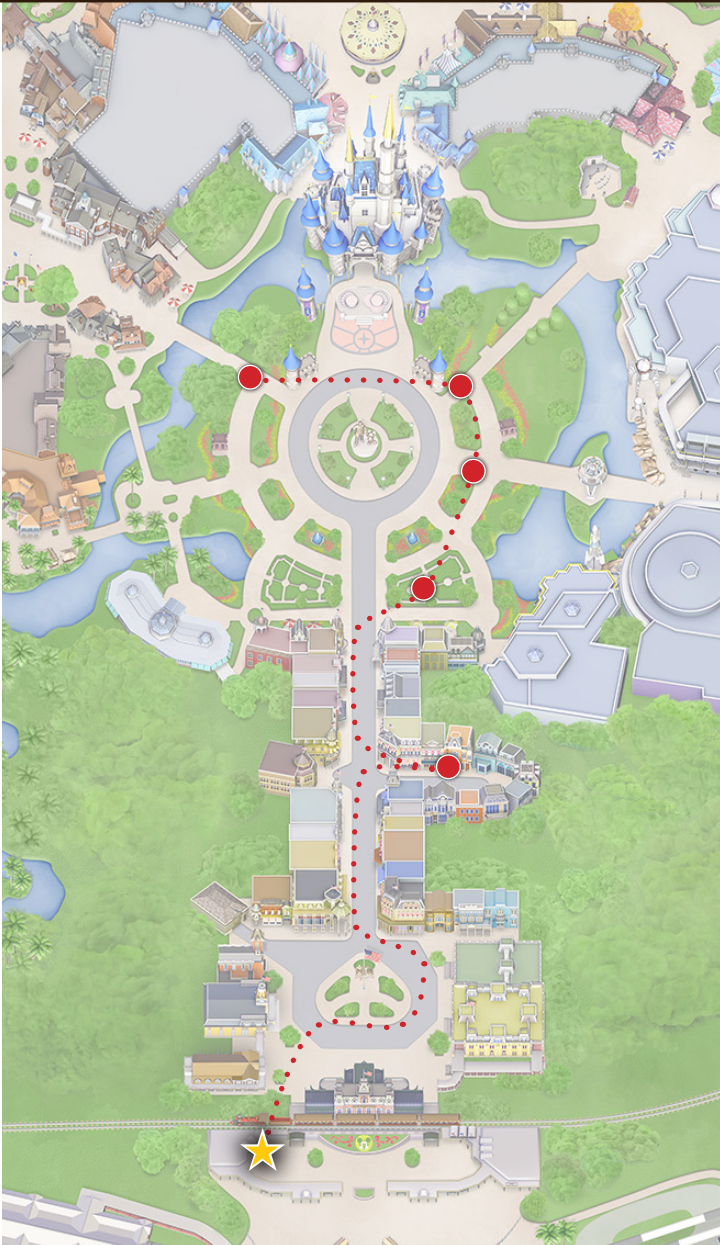

Magic Kingdom® Family Portrait Session Map

- All Guests will need Park admission for the Session
- Enter the Park through the Front Entrance and go through security and ticketing
- Photography Session Confirmation Email needed for early entrance admission
- The Photographer will meet you just inside the turnstile which is indicated on the map with a ★
- The Session will take place only in the designated areas on the map indicated with a ●